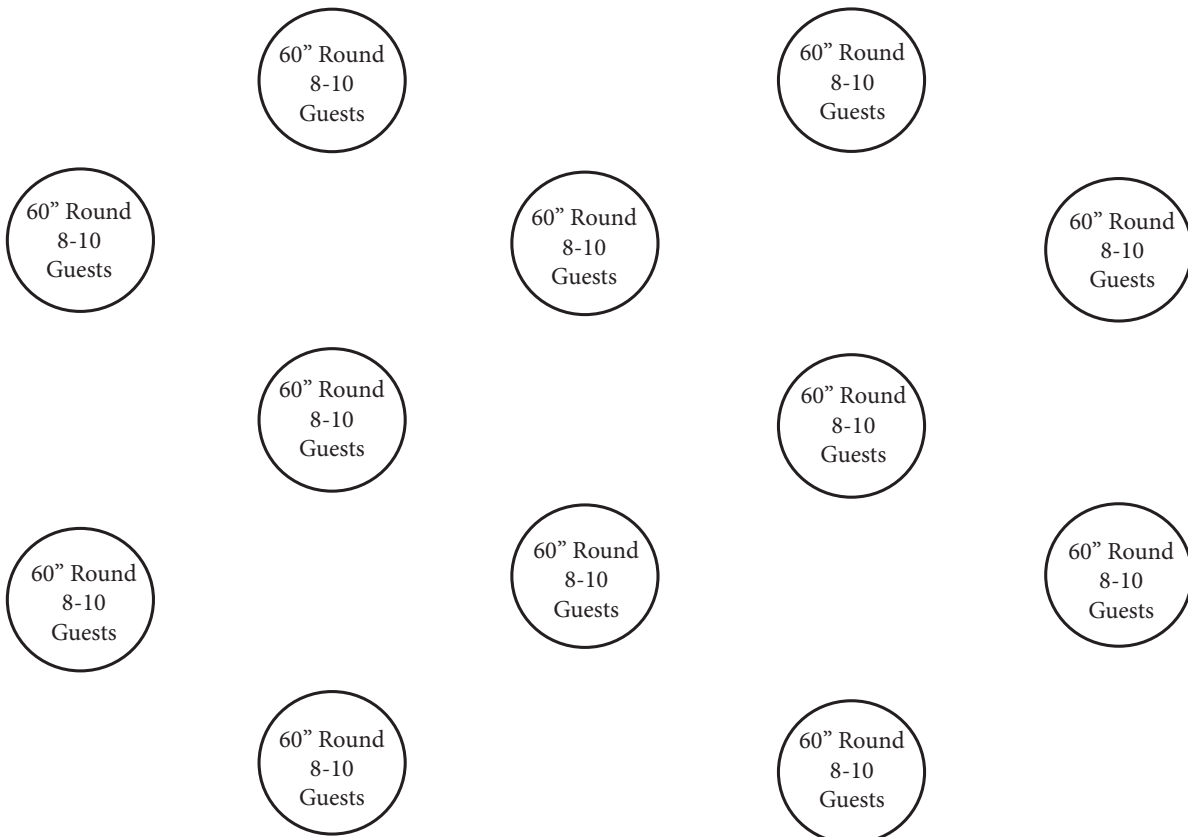

GRAND HALL WALKWAY

PUBLIC BIKE PATH

210 Ft.

180 ft

Seats 108-130 as shown

Lawn Games
& Cocktail Tables
on this side of lawn

72 Ft

Picnic Table
Cannot be moved

BUSH

BUSH

BUSH

TREES

GRAND HALL PORCH